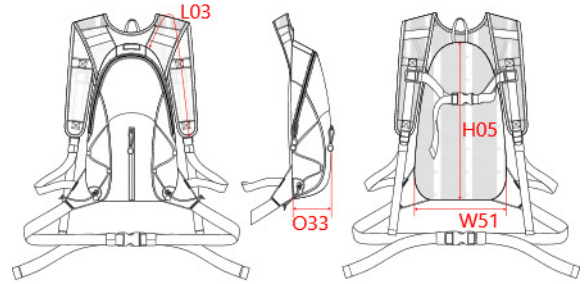

**REFERENCE :** KI0111

**SIZES :** U

**COMPOSITION :**

Main fabric : Polyester ripstop 190T Acrilic backing 100% polyester

Fabric : Honeycomb Polyester PU backing As contrast fabric. 100% polyester

Lining : Polyester 210D PU backing - 75 ls internal lining. 100% polyester

Mesh : Polyester puffy mesh On back panel + shoulder straps 100%polyester

**TECHNICAL DETAIL :**

Acrilic backing

**ARTICLE WEIGHT :**

330 gr/pc

DESCRIPTION
<b>Français :</b> Sac à dos porte boisson
<b>English :</b> Hydra backpack
<b>Nederlands :</b> Hydra backpack
<b>Deutsch :</b> Hydra-Rucksack
<b>Español :</b> Mochila trail
<b>Italiano :</b> Zaino/Camel bag
<b>Português :</b> Hydra - Mochila desportiva

COLORS	PANTONE SERIGRAPHIE
Black / Slate grey	Black / 424C
Burnt lime / Slate grey	583C / 424C
Black / Royal blue	Black / 287C
Red / Dark grey	1795C / 432C

MEASUREMENT	
Description	U
<b>H05</b> Hauteur totale / Total height	37
<b>W51</b> Total width	21
<b>O33</b> Deep of bottom part	10
<b>L03</b> Shoulder strap total length	38

PACKING	
Box	30 pcs / box U => L:47cm W:44cm H:37cm GW:10,75Kg NW:9,75Kg