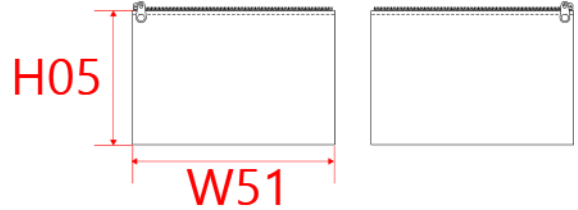

**REFERENCE :** KI0714

**SIZES :** U

**COMPOSITION :**

Main fabric : Cotton sheeting PVC coating - 350 100%cotton

**TECHNICAL DETAIL :**

PVC coating on top

**ARTICLE WEIGHT :**

40 gr/pc

COLORS	PANTONE SERIGRAPHIE
Black	Black
White	White
Fuchsia	219U
Turquoise	320C
Yellow	109C

MEASUREMENT							
Description	U						
<b>H05</b> Hauteur totale / Total height	16						
<b>W51</b> Total width	24						

PACKING	
Box	200 pcs / box Size => L:50cm W:35cm H:25cm GW: NW:8Kg