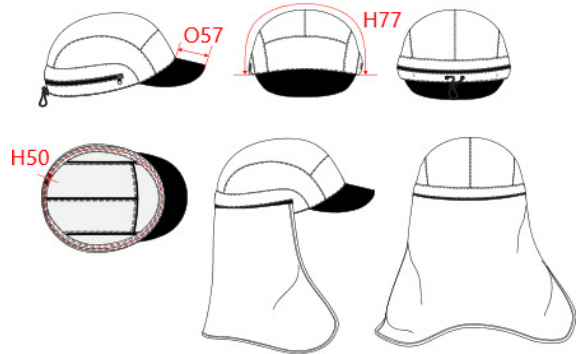

REFERENCE : KP303

SIZES : U

COMPOSITION :

Main fabric : Polyester / Elastane 93/7 *50 For cap & foldable neck flap.

Flap binded in shell fabric. 93% Polyester 7% Elastane

Fabric 2 : Neoprene 4mm For peak.

Raw cut edge.

ARTICLE WEIGHT :

50gr/pc

DESCRIPTION		COLORS	PANTONE SERIGRAPHIE
Français : Casquette outdoor English : Outdoor flap cap Nederlands : Outdoor pet Deutsch : Outdoor kappe Español : Gorra outdoor Italiano : Cappellino outdoor Português : Boné Outdoor		Sand	7534C
MEASUREMENT			
Description	U		
H50 Tour de tête / Head measurement	58		
H77 Longueur casquette côté à côté / Cap length from side to side	32		
O57 Deep of the peak on baseball cap	4,80		
CARE LABEL			
PACKING			
Box	100 pcs / box U => L:58cm W:46cm H:32cm GW:6.6kg NW:4.3kg		