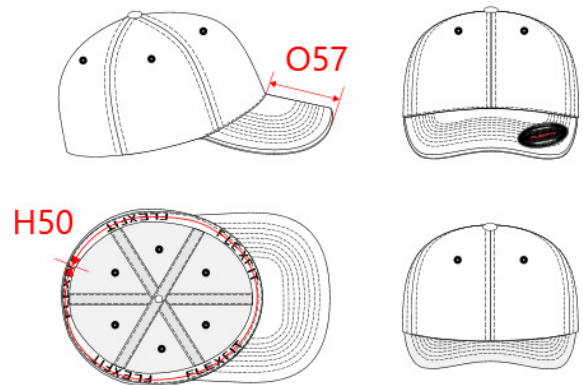

REFERENCE : KP901

SIZES : S/M_L/XL

COMPOSITION :

Main fabric : Brushed Cotton/Elastane Twill 98/2 - 330 For crown and top part of the peak. 98%cotton / 2%elastane

Material 2 : Cotton / Polyester twill 60/40 - 205y For contrast color sandwich peak. 60%cotton / 40%polyester

Material 2 : Cotton / Polyester twill 60/40 - 205y For bottom part of the peak. 60%cotton / 40%polyester

Material 3 : PU quality As inner structure of the peak. 100% polyurethane

ARTICLE WEIGHT :

100 gr/pc

DESCRIPTION
Français : Casquette FLEXFIT® sandwich contrasté - 6 panneaux
English : FLEXFIT® cap with contrasting sandwich peak - 6 panels
Nederlands : FLEXFIT® pet met 6 panelen en contrasterende bias
Deutsch : 6 panel FLEXFIT® kappe mit kontrast sandwichschirm
Español : Gorra FLEXFIT® con sándwich contrastado - 6 paneles
Italiano : Cappellino FLEXFIT® con visiera sandwich a contrasto - 6 pannelli
Português : Boné FLEXFIT® com sandwich em contraste - 6 painéis

COLORS	PANTONE SERIGRAPHIE
White / Navy	White / 433C
Black / White	Black / White
Beige / White	7528C / White
Deep grey / Black	7540C / Black
Navy / White	433C / White
Red / White	200C / White

MEASUREMENT						
Description	S/M	L/XL				
H50 Tour de tête / Head measurement	55	58,50				
O57 Deep of the peak on baseball cap	6,80	6,80				