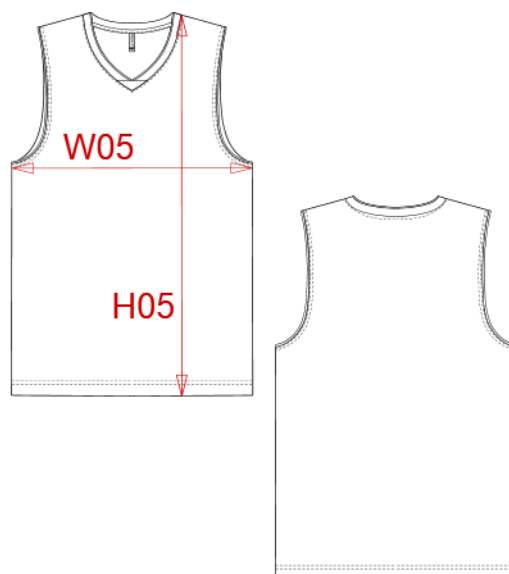

PROACT.®

REFERENCE : PA459

SIZES : XS_S_M_L_XL_XXL_3XL_4XL

COMPOSITION :

Main fabric : Polyester birdseye - 150 For body, outer collar and front middle yoke. 100%polyester

Main fabric : Polyester birdseye - 150 For contrasted piping
100%polyester

WEIGHT :

Main fabric : 150 gsm

Main fabric : 150 gsm

TECHNICAL DETAIL :

Quick dry fabric

ARTICLE WEIGHT :

136 gr/pc

DESCRIPTION	
Français : MAILLOT BASKET-BALL	
English : Men's basketball vest	
Nederlands : Heren basketbalshirt	
Deutsch : HERREN BASKETBALL SHIRT	
Español : Camiseta basketball para hombre	
Italiano : MAGLIA BASKET UOMO	
Português : T-shirt de basquetebol	

COLORS	PANTONE SERIGRAPHIE
Black	Black
White	White
Dark kelly green	7726C
Sporty red	1805C
Sporty royal blue	647C
Orange	1585C
Sporty yellow	7408C
Sporty navy	7546C

MEASUREMENT									
Description	XS	S	M	L	XL	XXL	3XL	4XL	
H05 (M) Hauteur totale / Total height	72	74	76	78	80	82	84	86	
W05 (M) 1/2 largeur poitrine à 1.5cm de l'emmanchure / 1/2 chest width at 1.5cm below armhole	47	50	53	56	59	62	65	68	

CARE LABEL				

PACKING	
Box	25pcs / box XS => L:60cm W:40cm H:12cm GW:5kg NW:4kg S => L:60cm W:40cm H:12cm GW:5kg NW:4kg M => L:60cm W:40cm H:12cm GW:5kg NW:4kg L => L:60cm W:40cm H:12cm GW:5kg NW:4kg XL => L:60cm W:40cm H:12cm GW:5.5kg NW:4.5kg XXL => L:60cm W:40cm H:12cm GW:5.5kg NW:4.5kg 3XL => L:60cm W:40cm H:12cm GW:5.5kg NW:4.5kg 4XL => L:60cm W:40cm H:12cm GW:5.5kg NW:4.5kg