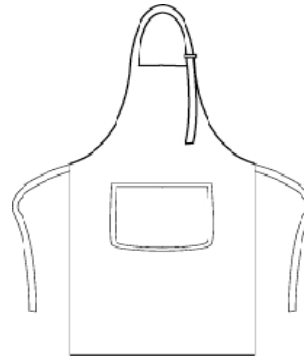

PR154

'COLOURS' BIB APRON WITH POCKET

CARTON	PACK	NO. SKU'S
72	6	40

Colour	Pantone	C	M	Y	K	Colour	Pantone	C	M	Y	K
Apple	360	64	0	80	0	Natural	1205	0	5	31	0
Aqua	344	32	0	31	0	Navy	2766	100	87	0	34
Aubergine	5115	53	91	21	72	Oasis Green	371	58	9	95	64
Black	Black	0	0	0	100	Olive	378	48	11	98	70
Bottle	560	69	0	60	76	Orange	1655	0	65	87	0
Brown	476	30	72	74	84	Pink	1895	0	30	6	0
Burgundy	216c	0	83	34	47	Purple	269	82	98	5	26
Chestnut	7525	13	56	61	32	Red	200	0	100	65	15
Dark Grey	431c	11	0	0	65	Rich Violet	2587	60	71	0	0
Emerald	341	100	0	69	30	Royal	286	100	60	0	6
Fuchsia	219	1	92	1	0	Sapphire	300	99	51	0	0
Hot Pink	214c	0	100	24	4	Sage	5497	40	9	21	32
Khaki	7503	0	12	35	25	Silver	428	10	4	4	14
Lemon	127	0	4	60	0	Steel	7545	56	30	17	52
Light Blue	2708	3	4	9	0	Strawberry Red	186	2	100	82	6
Lilac	264	27	30	0	0	Sunflower	136c	0	27	79	0
Lime	382	29	0	96	0	Teal	3155	100	10	28	47
Marine Blue	281	100	85	5	35	Terracotta	159	1	74	100	7
Mid Blue	2718	72	43	0	0	Turquoise	312	89	0	11	0
Mocha	7505	17	44	59	51	White	White	0	0	0	0

Fabric

65% Polyester, 35% Cotton twill. 195gsm

Colours

Apple, Aubergine, Aqua, Black, Bottle, Brown, Burgundy, Chestnut, Dark Grey, Emerald, Fuchsia, Hot Pink, Khaki, Lemon, Light Blue, Lilac, Lime, Mid Blue, Mocha, Natural, Navy, Olive, Orange, Pink, Purple, Red, Rich Violet, Royal, Sage, Sapphire, Silver, Steel, Strawberry, Sunflower, Teal, Terracotta, Turquoise, White

Sizes

One size

Features

- Bib Apron with pocket and combined pen pocket
- Available in 40 colours
- Self fabric neck band and 90cm self fabric ties
- Width, 72cm, Length, 86cm
- Sliding adjusting buckle

Country of Origin

China & Bangladesh

Carton Dimensions

60cm x 40cm x 24cm

Carton Weight

15.1kg

VAT Code

6211 43 1000

Marketing Description

A classic Bib Apron that features a centre pocket with built in pen pocket. Available in forty colours from the Premier 'Colours Collection', this apron has a sliding adjustable buckle on the neckband so the wearer can adjust the overall length.

INDUSTRIAL LAUNDERING 85°C MAXIMUM